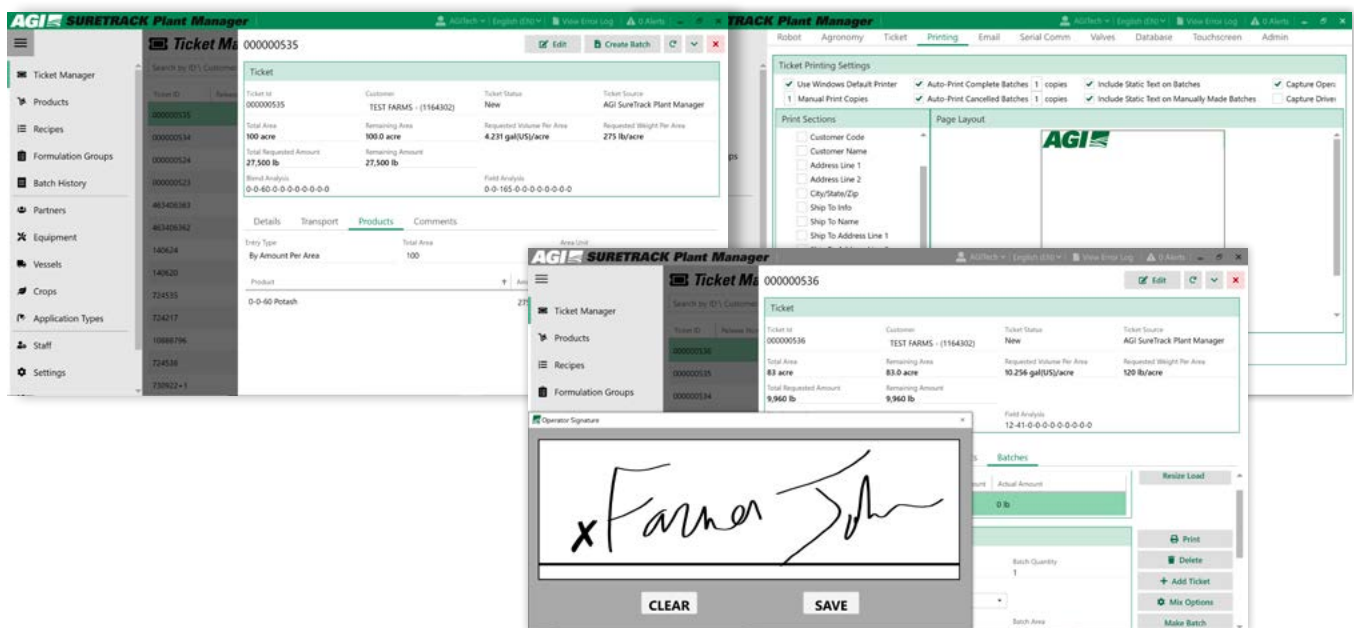

AGI SURETRACK PLANT MANAGER

AGI Suretrack PLANT MANAGER

AGI Suretrack Plant Manager is the result of combining 30+ years of fertilizer system automation functionality. By combining the functionalities of Junghe Control and Yargus Manufacturing software suites, we have a unified, comprehensive automation platform that covers all your liquid and dry fertilizer blending needs. Contact your AGI Fertilizer Systems sales representative for more information!

BENEFITS

- Streamlined process for handling VRT loads
- Automated process for implementing software updates
- Modernized software suite providing liquid and dry fertilizer blending in one platform
- Increased ROI due to reduced training efforts and increase employee productivity
- Seamless integration to multiple ERP solutions reducing most redundant entry point
- Multiple employees able to operate locations in untimely personnel absences
- Modernized UI that employees are familiar with
- Modular design that increases efficiency
- Dry Fertilizer, Liquid Fertilizer, Grain, Seed, Herbicide
- All employees trained in one area are familiar with others due to single platform