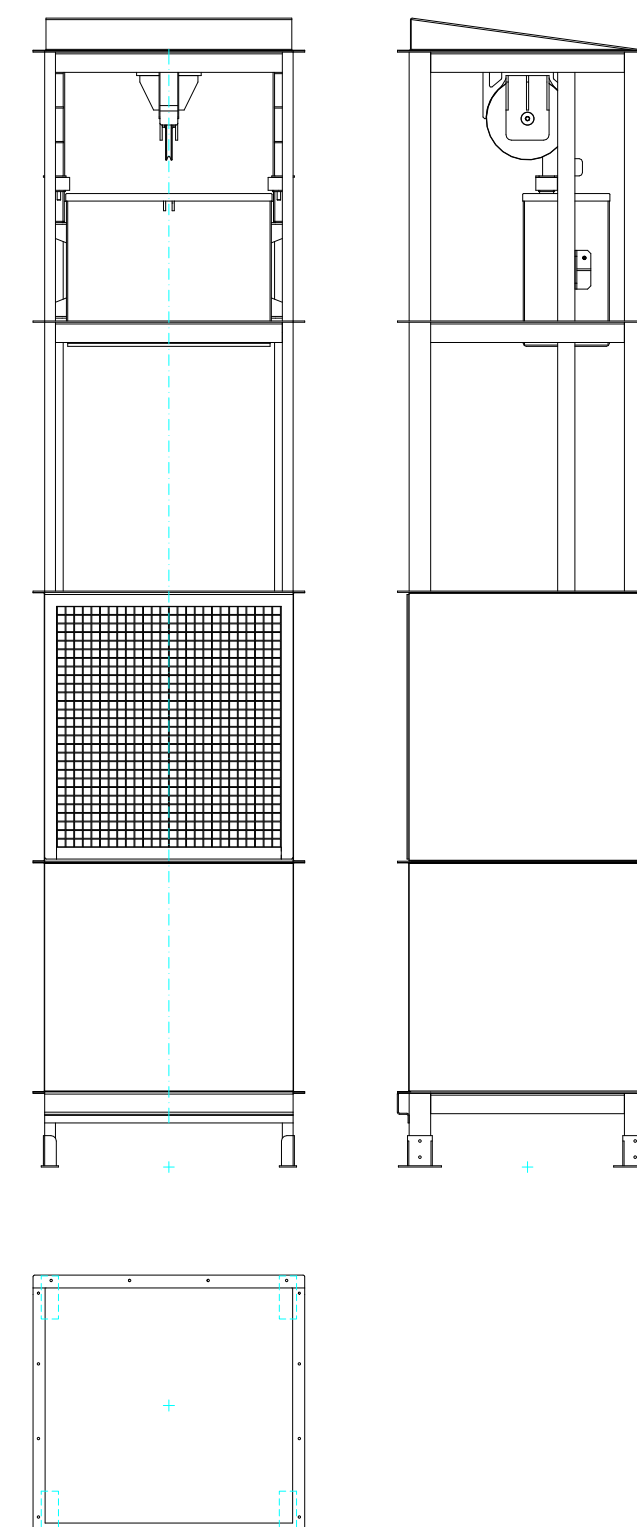

CONT. A TORRE TOWER COUNT.