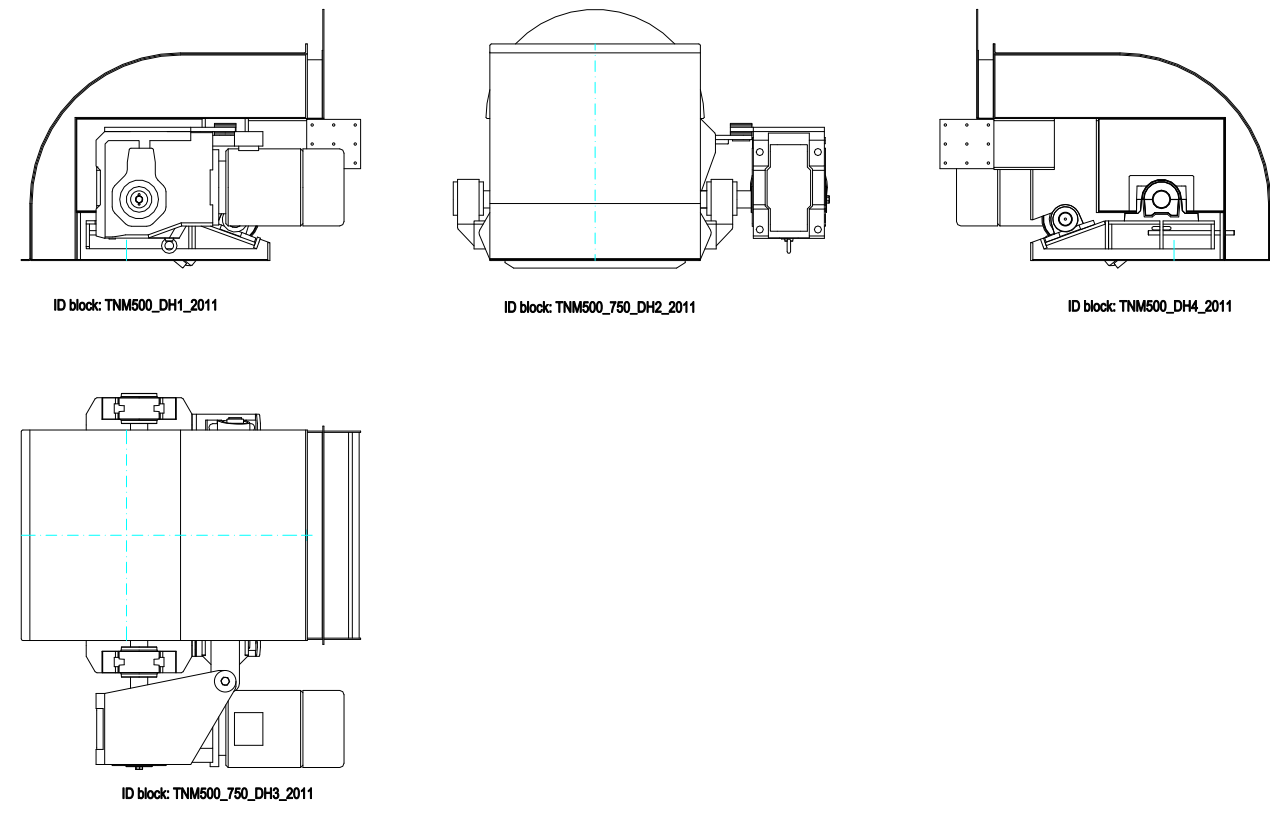

TNM 750/500

TESTATA COMANDO DRIVING HEAD