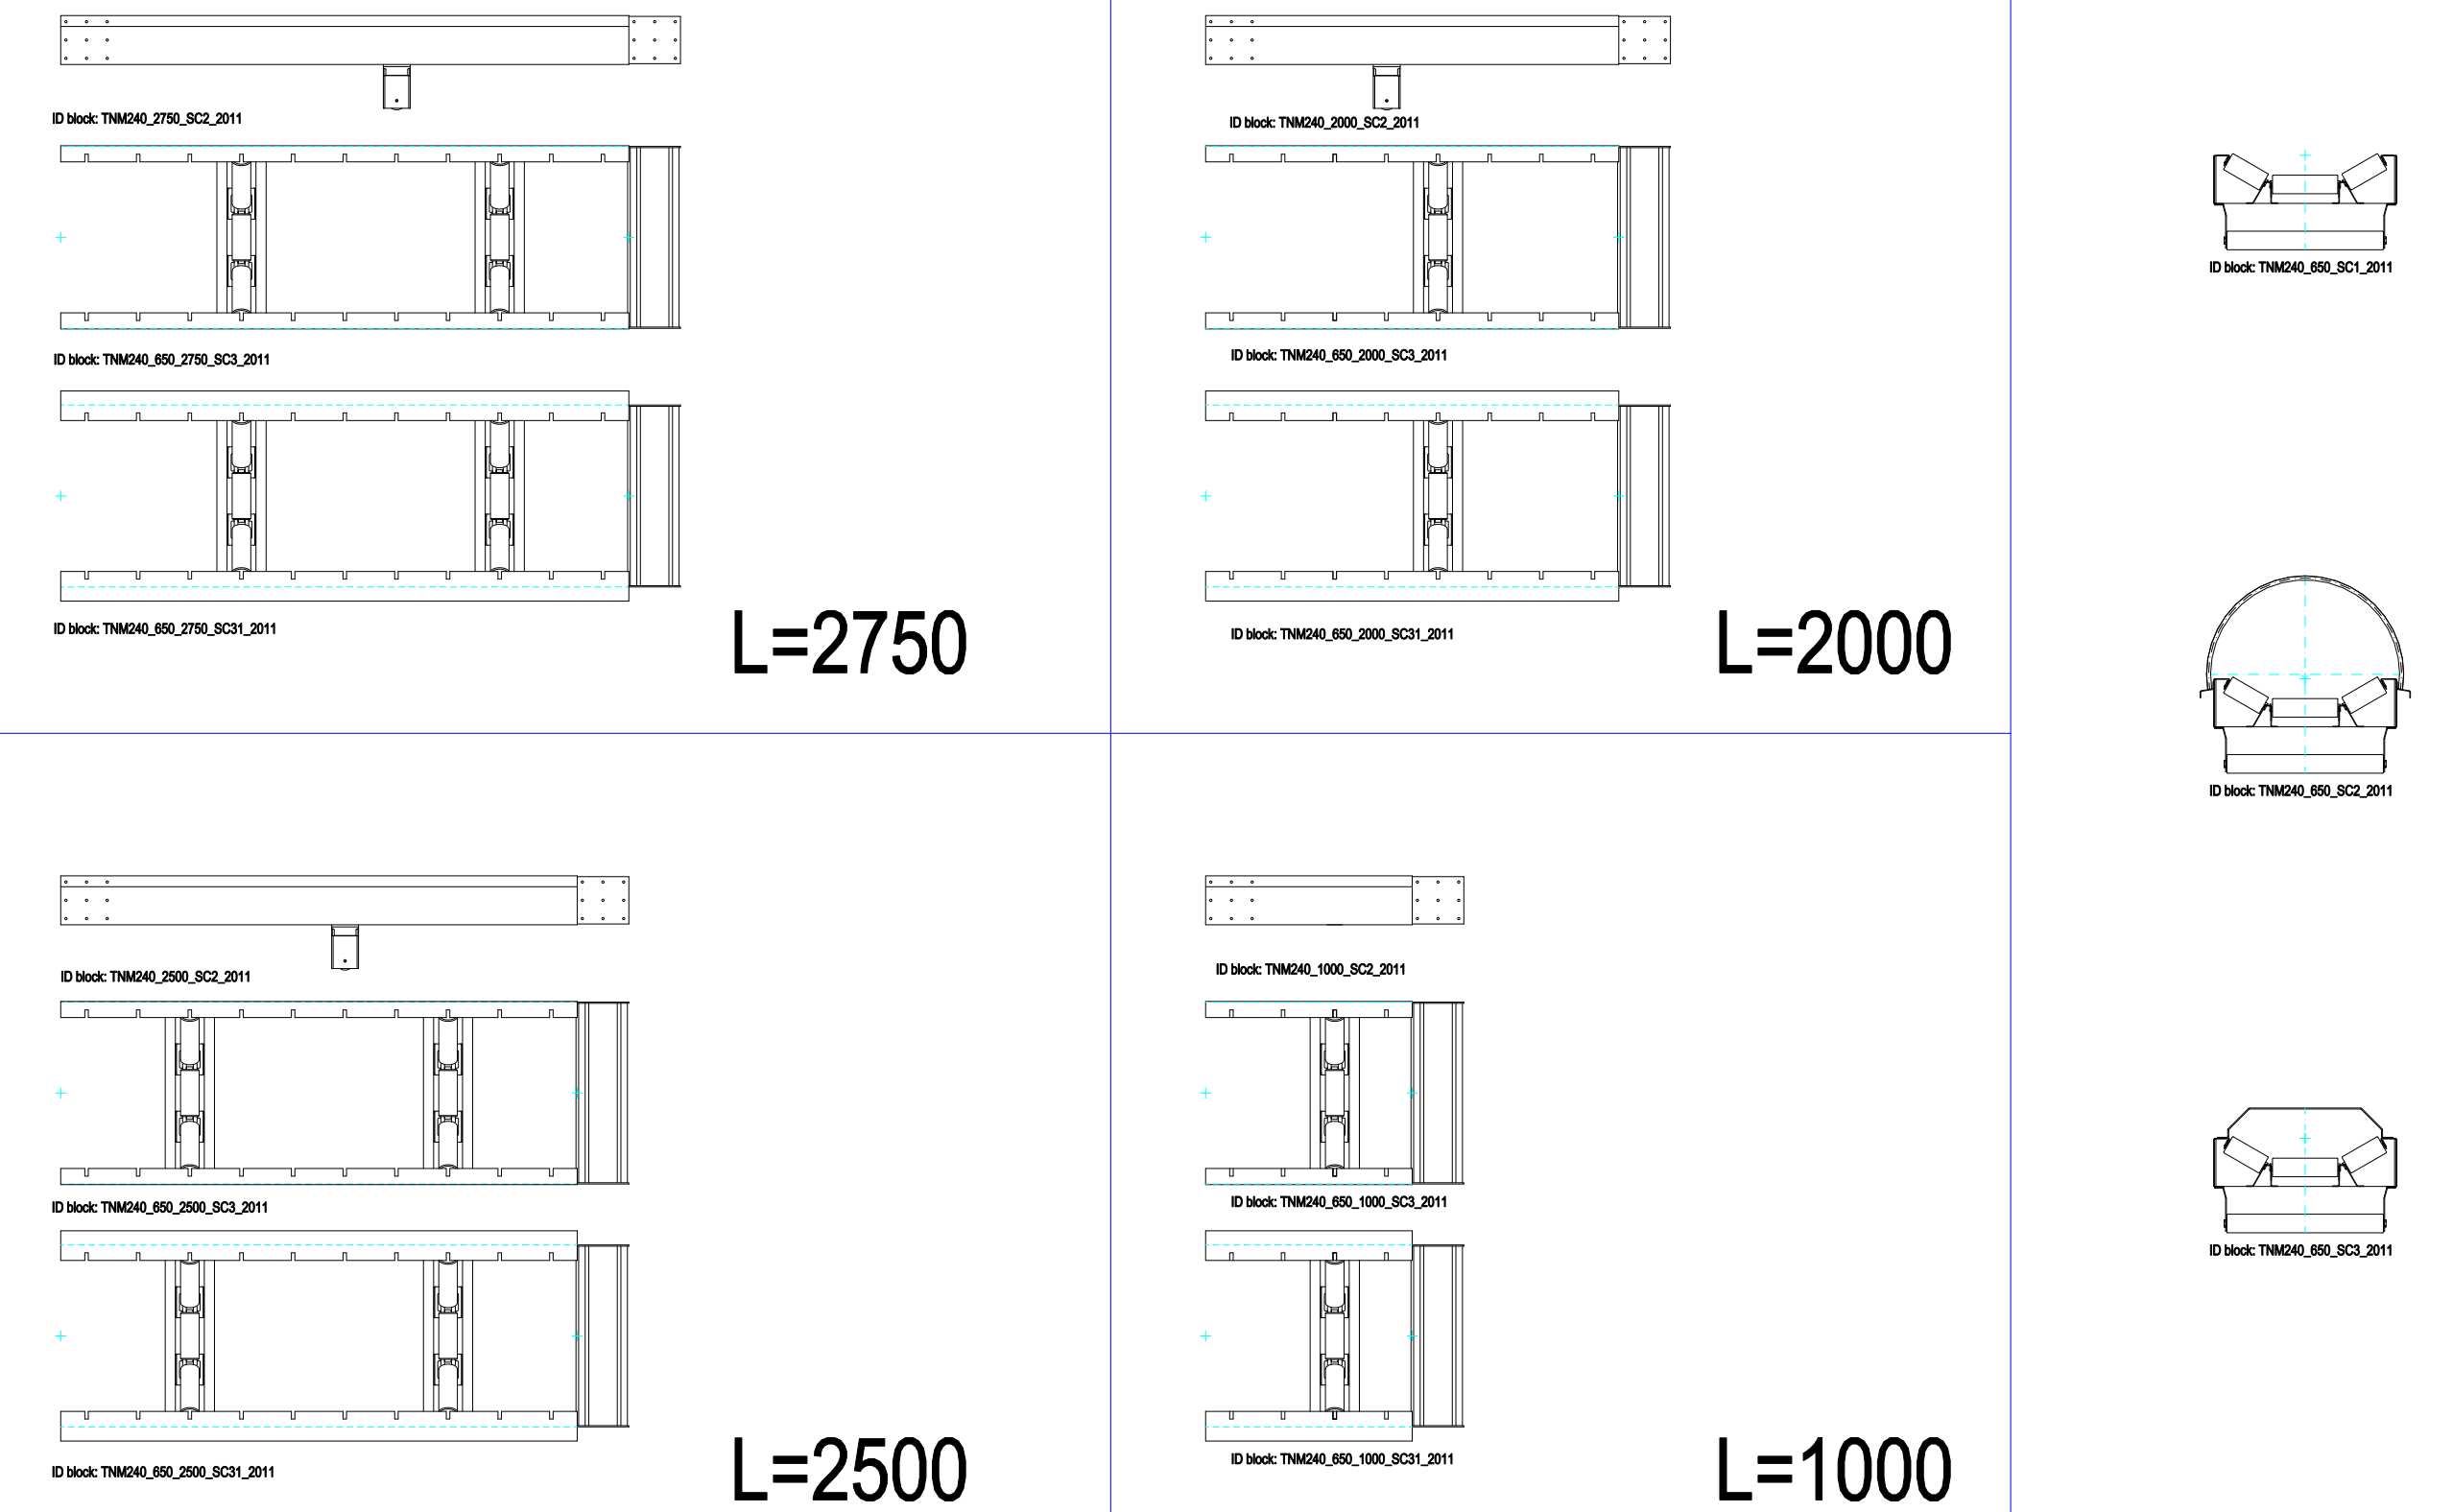

LONGHERONI STANDARD STANDARD FRAMES